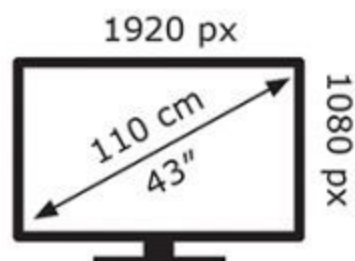

ENERG

ORION

43SA19FHD

53 kWh/1000h

ABCDEF **G**

53 kWh/1000h

2019/2013